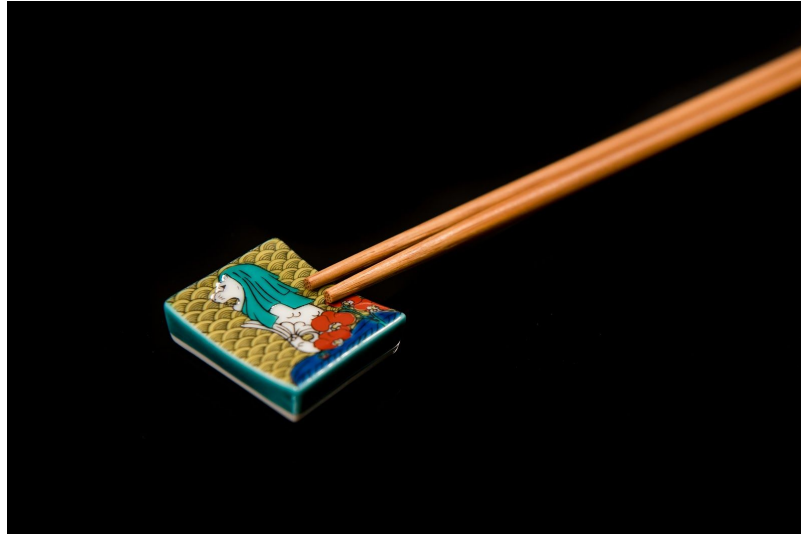

マーライオン九谷焼 箸置き